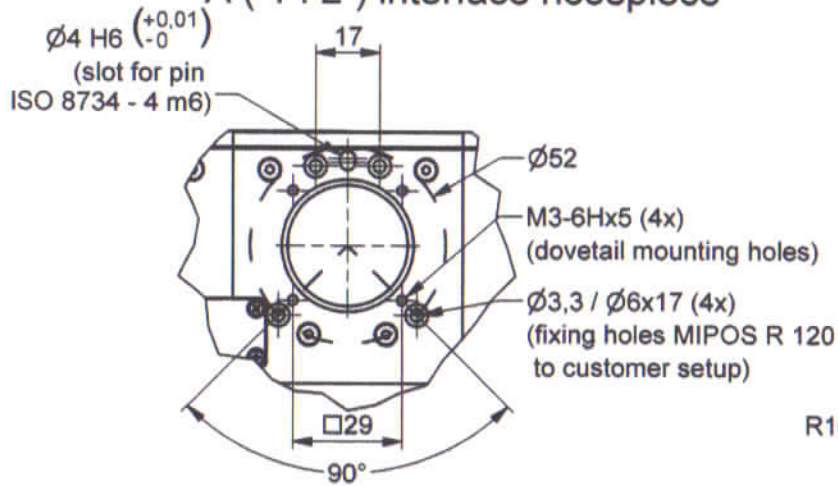

### A (1:2) interface nosepiece

example with NIKON interface (1:2)

### B (1:2) interface microscope

**ORIGINAL**

microscope interface and cable length on request

rev.03: new interface to microscope and nosepiece side

part-no.		part-name	
O-396-0x (D/E)		MIPOS R 120 (SG/CAP)	
file name	rev.	OK: date/sign.	
PO3960x	rev.03	03. JAN. 2018	
scale		customers drawing	
1:2		piezosystem jena	