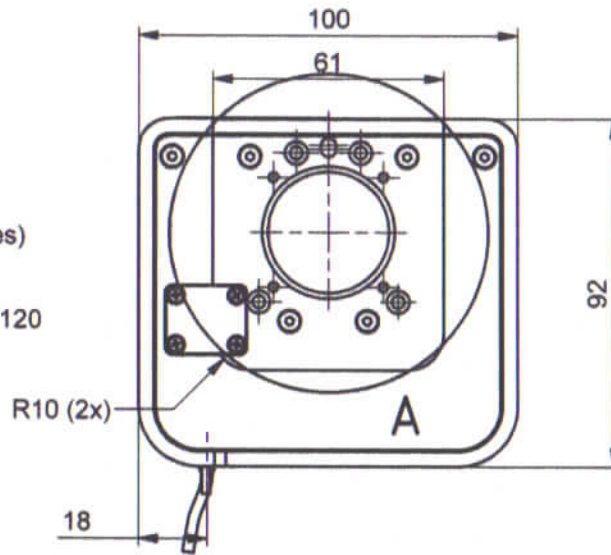

### A (1:2) interface nosepiece

example with NIKON interface (1:2)

### B (1:2) interface microscope

**ORIGINAL**

microscope interface and cable length on request

rev.03: new interface to microscope and nosepiece side

part-no.		part-name	
O-396-0x (D/E)		MIPOS R 120 (SG/CAP)	
file name	rev.	OK: date/sign.	
PO3960x	rev.03	03. JAN. 2018	
scale		customers drawing	
1:2		piezosystem jena	