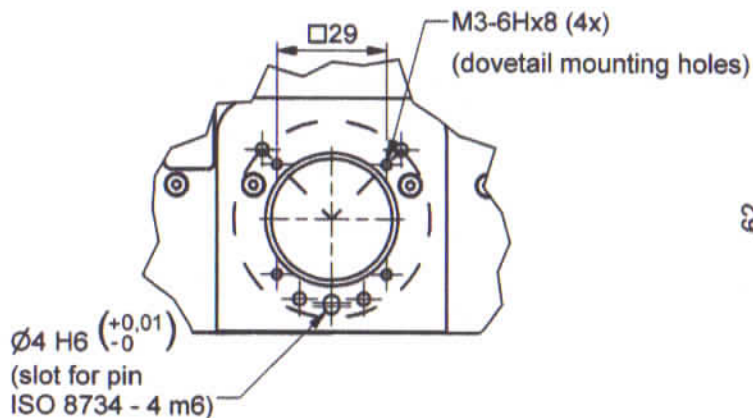

### A (1:2) interface nosepiece

example with NIKON interface (1:2)

### B (1:2) interface microscope

**ORIGINAL**

microscope interface and cable length on request

rev.03: new interface to microscope and nosepiece side

part-no.		part-name	
O-396-0x (D/E)		MIPOS R 120 (SG/CAP)	
file name	rev.	OK: date/sign.	
PO3960x	rev.03	03. JAN. 2018	
scale		customers drawing	
1:2		piezosystem jena	