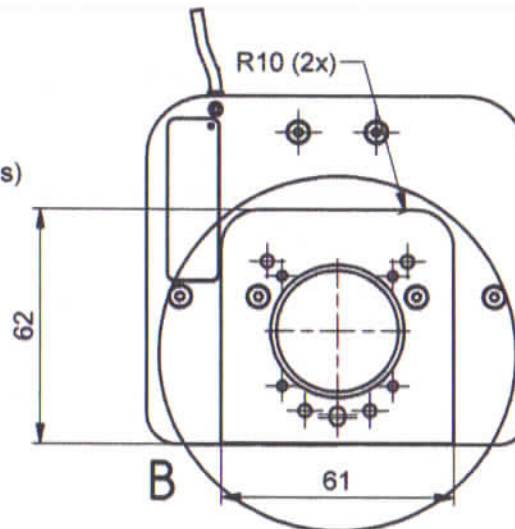

### A (1:2) interface nosepiece

example with NIKON interface (1:2)

### B (1:2) interface microscope

**ORIGINAL**

microscope interface and cable length on request

rev.03: new interface to microscope and nosepiece side

part-no.		part-name	
O-396-0x (D/E)		MIPOS R 120 (SG/CAP)	
file name	rev.	OK: date/sign.	
PO3960x	rev.03	03. JAN. 2018	
scale		customers drawing	
1:2		piezosystem jena	