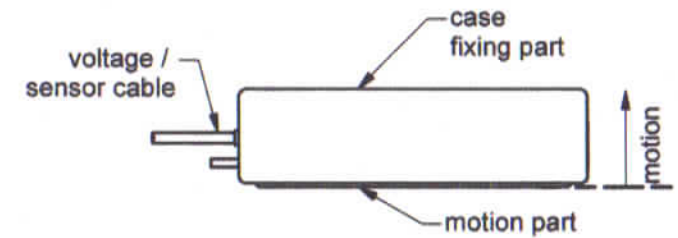

### A (1:2) interface nosepiece

example with NIKON interface (1:2)

### B (1:2) interface microscope

**ORIGINAL**

microscope interface and cable length on request

rev.03: new interface to microscope and nosepiece side

part-no.		part-name	
O-396-0x (D/E)		MIPOS R 120 (SG/CAP)	
file name	rev.	OK: date/sign.	
PO3960x	rev.03	03. JAN. 2018	
scale		customers drawing	
1:2		piezosystem jena	