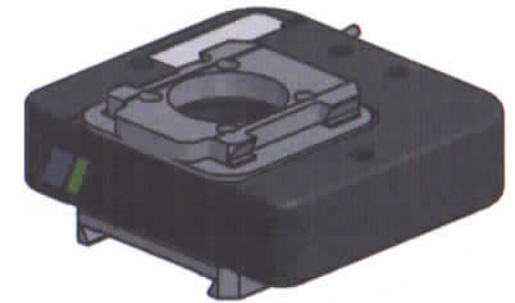

### A (1:2) interface nosepiece

example with NIKON interface (1:2)

### B (1:2) interface microscope

**ORIGINAL**

microscope interface and cable length on request

rev.03: new interface to microscope and nosepiece side

part-no.		part-name	
O-396-0x (D/E)		MIPOS R 120 (SG/CAP)	
file name	rev.	OK: date/sign.	
PO3960x	rev.03	03. JAN. 2018	
scale		customers drawing	
1:2		piezosystem jena	