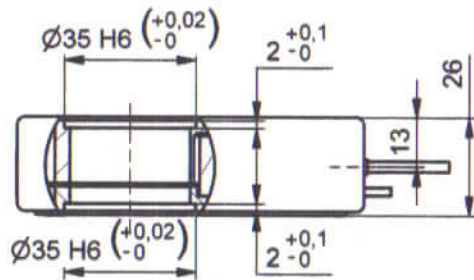

### A (1:2) interface nosepiece

example with NIKON interface (1:2)

### B (1:2) interface microscope

**ORIGINAL**

microscope interface and cable length on request

rev.03: new interface to microscope and nosepiece side

part-no.		part-name	
O-396-0x (D/E)		MIPOS R 120 (SG/CAP)	
file name	rev.	OK: date/sign.	
PO3960x	rev.03	03. JAN. 2018	
scale		customers drawing	
1:2		piezosystem jena	