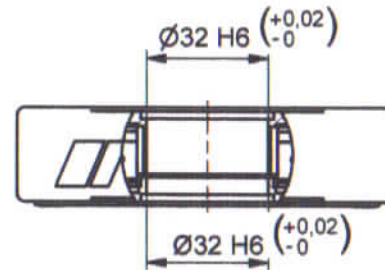

### A (1:2) interface nosepiece

example with NIKON interface (1:2)

### B (1:2) interface microscope

**ORIGINAL**

microscope interface and cable length on request

rev.03: new interface to microscope and nosepiece side

part-no.		part-name	
O-396-0x (D/E)		MIPOS R 120 (SG/CAP)	
file name	rev.	OK: date/sign.	
PO3960x	rev.03	03. JAN. 2018	
scale		customers drawing	
1:2		piezosystem jena	