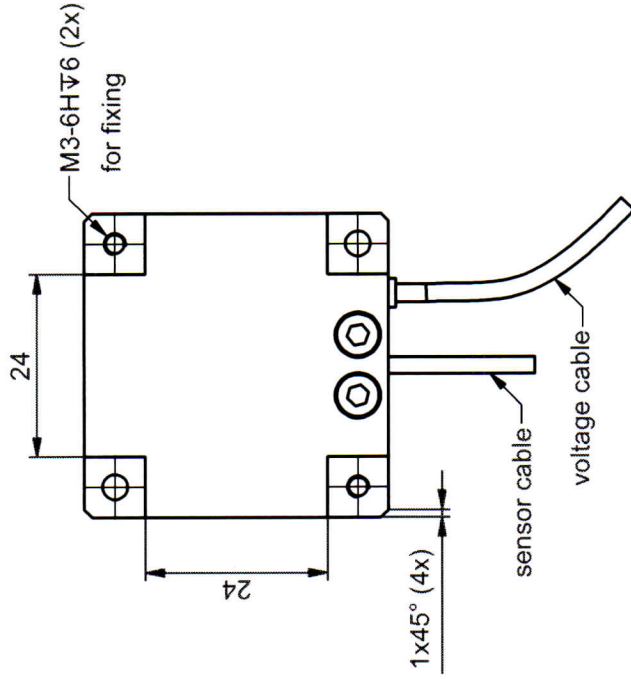

TOP

Z motion

BOTTOM

ORIGINAL

standard cable length 1,6m

| | | | |
|-----------|------------|-------------------|---------------|
| part.-no. | T-105-06 | part.-name | PZ 100 CAP |
| file name | PT10506ÄZ2 | OK: date/sign. | 07. NOV. 2013 |
| | | scale | 1:1 |
| | | customers drawing | |
| | | piezosystem jena | |