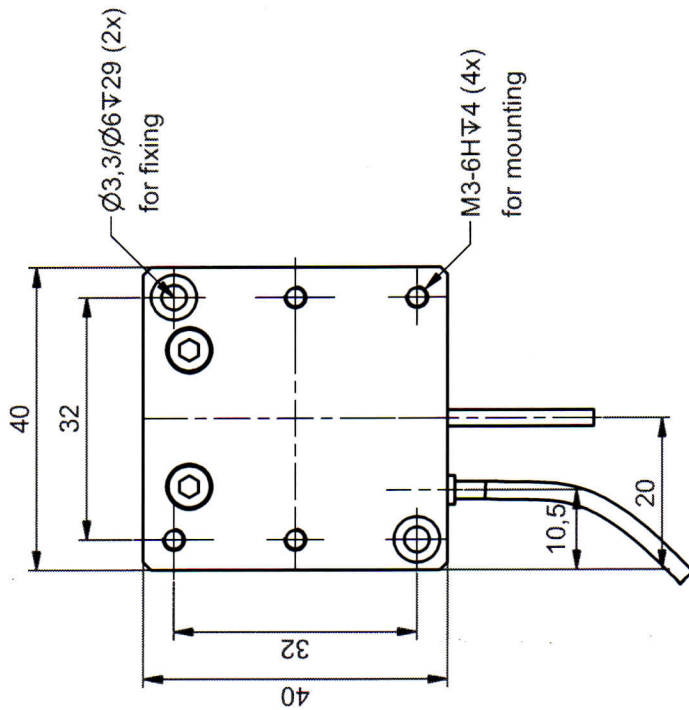

TOP

Z motion

BOTTOM

ORIGINAL

standard cable length 1,6m

| | | | |
|-----------|------------|-------------------|---------------|
| part.-no. | T-105-06 | part.-name | PZ 100 CAP |
| file name | PT10506ÄZ2 | OK: date/sign. | 07. NOV. 2013 |
| | | scale | 1:1 |
| | | customers drawing | |
| | | piezosystem jena | |