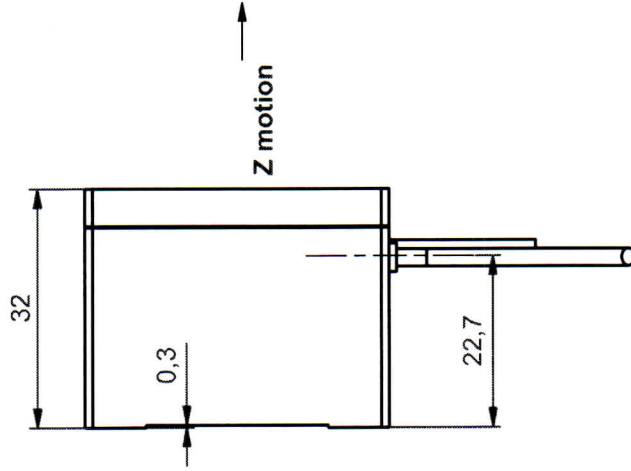

TOP

Z motion

BOTTOM

ORIGINAL

standard cable length 1,6m

| | | | |
|-----------|------------|-------------------|---------------|
| part.-no. | T-105-06 | part.-name | PZ 100 CAP |
| file name | PT10506ÄZ2 | OK: date/sign. | 07. NOV. 2013 |
| | | scale | 1:1 |
| | | customers drawing | |
| | | piezosystem jena | |