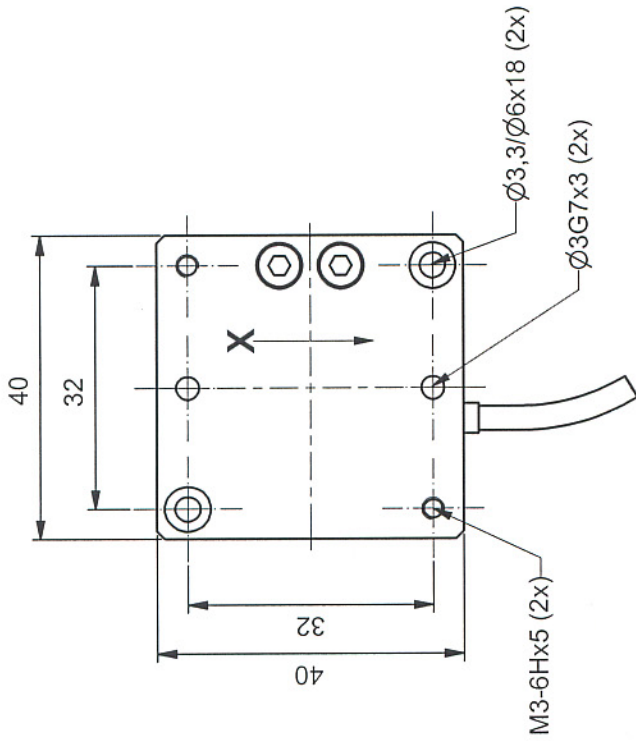

┌

TOP VIEW

BOTTOM VIEW

**ORIGINAL**

part.-no.	part.-name	customers drawing piezosystem jena
T-104-00	PX100	
file name	OK: date/sign.	
PT10400	Mea. JUNI 2005	
	scale	
	1:1	