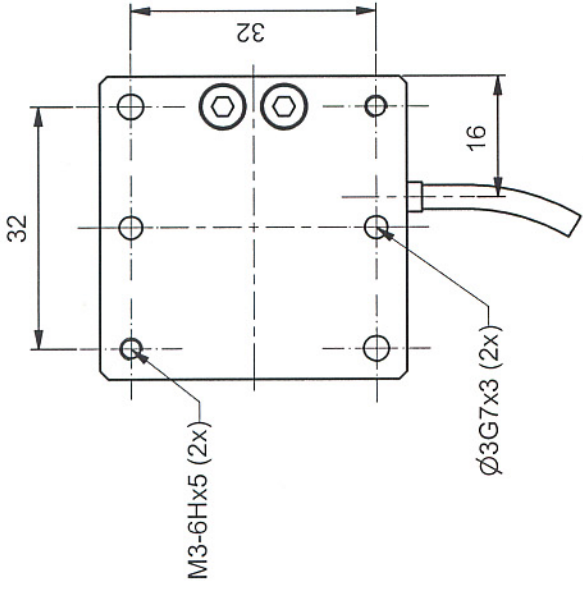

┌

TOP VIEW

BOTTOM VIEW

**ORIGINAL**

part.-no.	part.-name	customers drawing piezosystem jena
T-104-00	PX100	
file name	OK: date/sign.	
PT10400	Mea. JUNI 2005	
	scale	
	1:1	