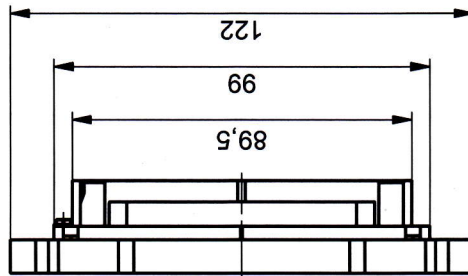

A-A

X(1:1)

A

A

ORIGINAL

fits into piezo stage series PZ 300 AP (T-113-00, T-113-06)

part.-no.	T-113-15	part.-name	microscopy stage insert
file name	PT11315	OK: date/sign.	UR. MAY 2013
	scale	customers drawing	
	1:2	piezosystem jena	