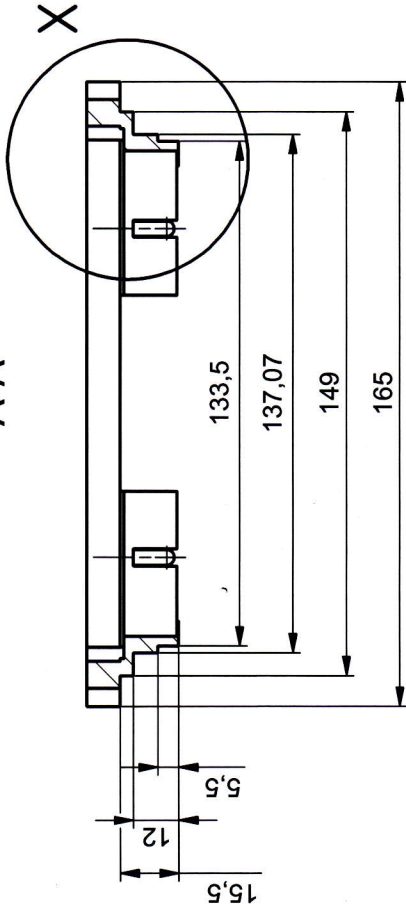

A-A

X(1:1)

A

A

ORIGINAL

fits into piezo stage series PZ 300 AP (T-113-00, T-113-06)

part.-no.	T-113-15	part.-name	microscopy stage insert
file name	PT11315	OK: date/sign.	UR. MAY 2013
	scale	customers drawing	
	1:2	piezosystem jena	