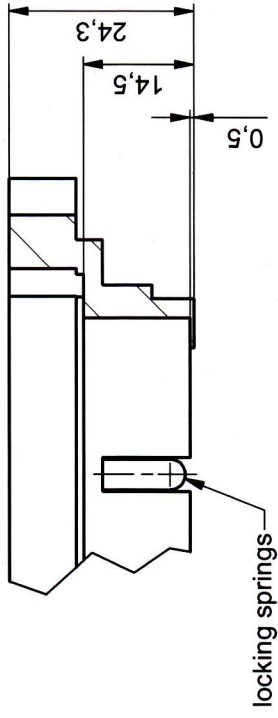

A-A

X(1:1)

A

A

ORIGINAL

fits into piezo stage series PZ 300 AP (T-113-00, T-113-06)

part.-no.	T-113-15	part.-name	microscopy stage insert
file name	PT11315	OK: date/sign.	UR. MAY 2013
	scale	customers drawing	
	1:2	piezosystem jena	