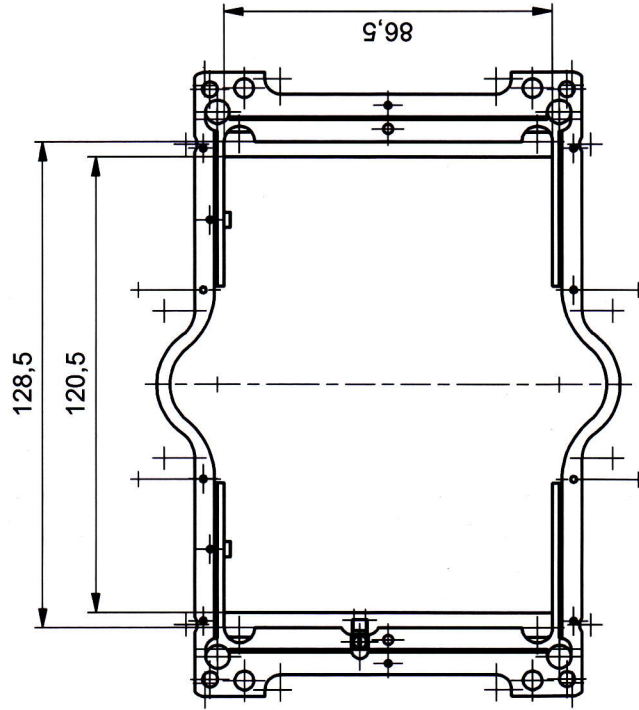

A-A

X(1:1)

A

A

ORIGINAL

fits into piezo stage series PZ 300 AP (T-113-00, T-113-06)

part.-no.	T-113-15	part.-name	microscopy stage insert
file name	PT11315	OK: date/sign.	UR. MAY 2013
	scale	customers drawing	
	1:2	piezosystem jena	