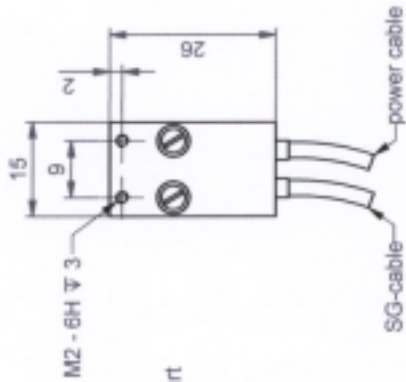

ORIGINAL

| | | | |
|-----------|-------------|--------------------|------------------|
| part-no. | S-605-61(E) | part-name | PZ 8 D12 SG |
| file name | PS60561 | OK date/sign. | 2 6. JAN. 2007 |
| | | scale | 1:1 |
| | | customer's drawing | piezosystem jena |