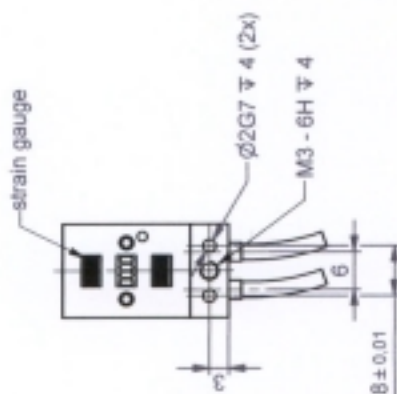

ORIGINAL

| | | | |
|-----------|-------------|--------------------|------------------|
| part-no. | S-605-61(E) | part-name | PZ 8 D12 SG |
| file name | PS60561 | OK date/sign. | 2 6. JAN. 2007 |
| | | scale | 1:1 |
| | | customer's drawing | piezosystem jena |