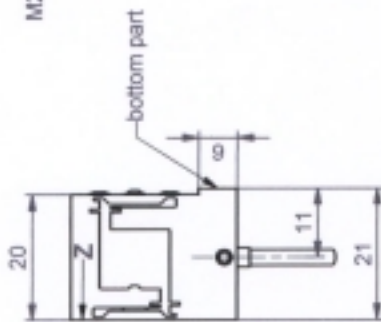

ORIGINAL

| | | | |
|-----------|-------------|--------------------|------------------|
| part-no. | S-605-61(E) | part-name | PZ 8 D12 SG |
| file name | PS60561 | OK date/sign. | 2 6. JAN. 2007 |
| | | scale | 1:1 |
| | | customer's drawing | piezosystem jena |