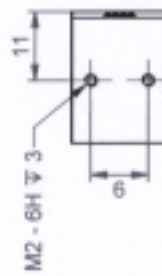

ORIGINAL

| | | | |
|-----------|-------------|--------------------|------------------|
| part-no. | S-605-61(E) | part-name | PZ 8 D12 SG |
| file name | PS60561 | OK date/sign. | 2 6. JAN. 2007 |
| | | scale | 1:1 |
| | | customer's drawing | piezosystem jena |